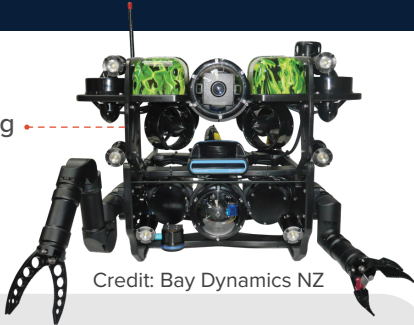

Mission Specific Tooling

Credit: Bay Dynamics NZ

Standard Jaws

RA-1014 | Stainless Steel RA-1062

Tough and reliable jaws for grabbing applications. Suitable for small access areas and where extra reach is required.

- Length: 90mm (pivotpoint to end)
- Max Opening 80mm
- Serated inner for secure grip
- Available in Stainless Steel 316

Soft Jaws

RA-1048

A bespoke soft jaw design to enable delicate retrieval and handling. Combined with software-programmable grip strength, this option is ideal for marine biologists looking to handle marine organisms, shells, and delicate coral.

Quad Jaws

RA-1017

Four interlocking prongs provide additional stability. Increased grabbing surface area.

- Length: 75mm
- Max Opening 90mm
- Optional blade holder

Parallel Jaws

RA-1012

A pair of flat plates closing in parallel, providing predictable grip location. Suitable for manipulation tasks requiring consistency such as valve actuation.

- Length: 70mm
- Max Opening 50mm
- 27x50mm jaw plates

Special Recovery Jaws

RA-1037

A tough end-effector tool specifically designed for Search and Rescue operations in the defence and civil services sector. The teeth design ensure that objects do not slip out of the gripper, increasing chances of mission success.